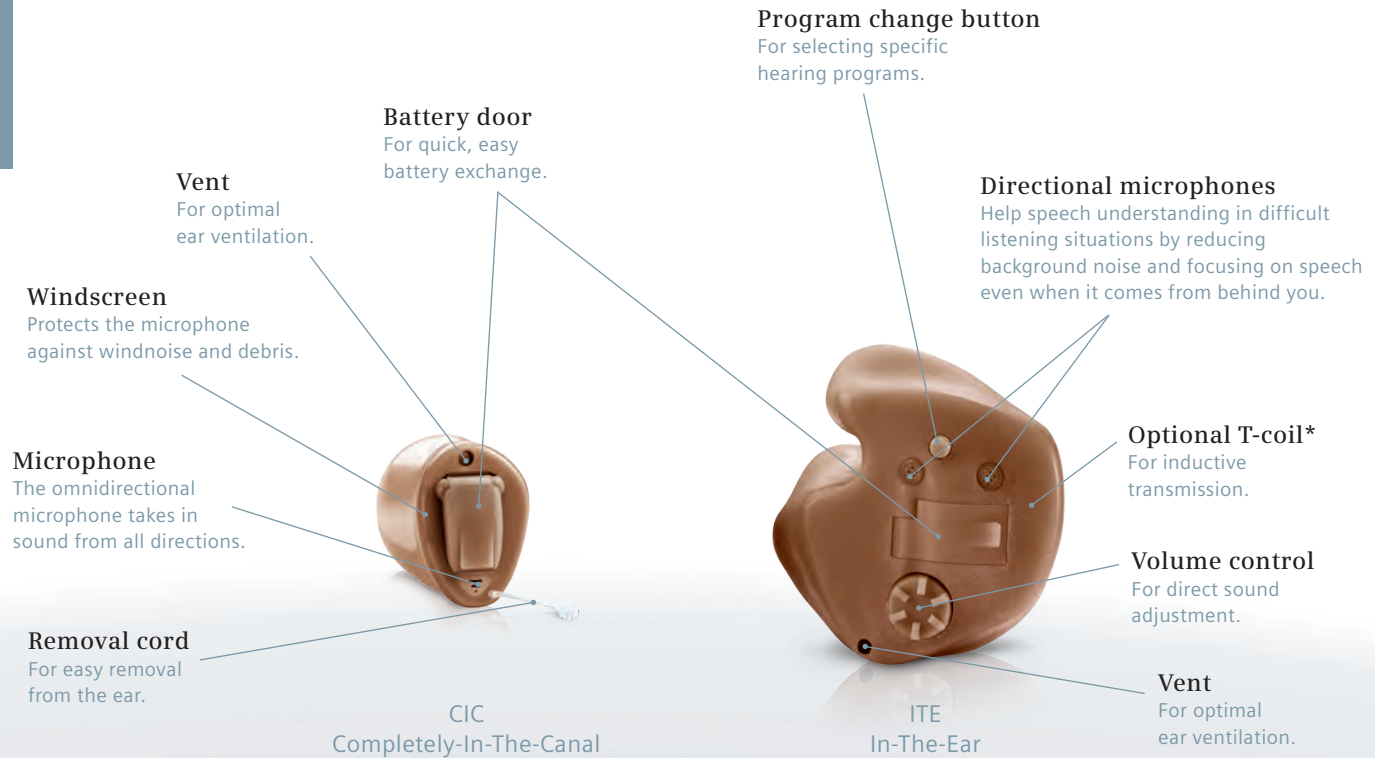

Nitro custom at a glance.

* Available for most models.

Nitro custom is available in five skin tone colors ranging from Beige to Dark Brown allowing the hearing aid to disappear discreetly and inconspicuously into the ear.