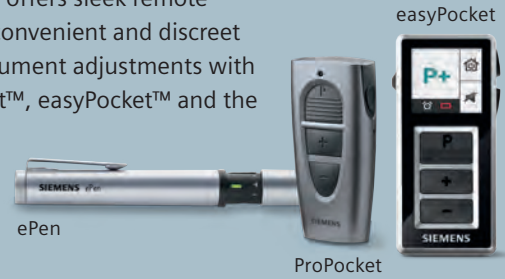

## Convenient controls.

Siemens also offers sleek remote controls for convenient and discreet hearing instrument adjustments with the ProPocket™, easyPocket™ and the ePen™.