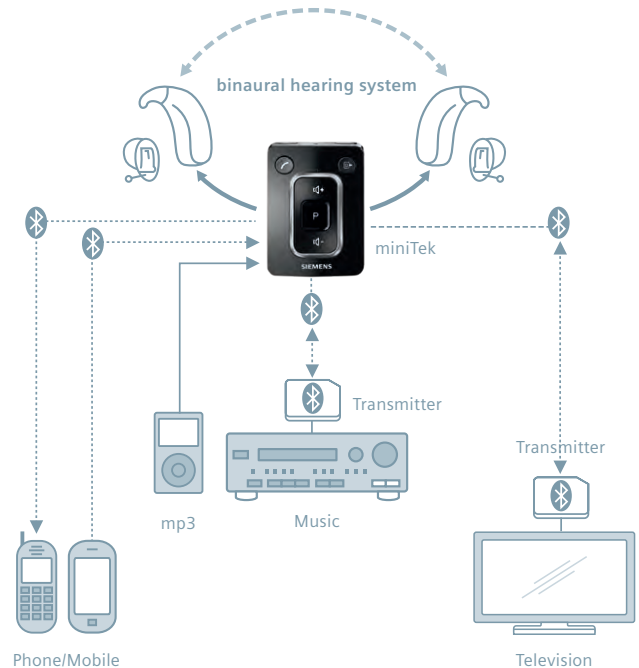

## Convenient controls.

Siemens also offers sleek remote controls for convenient and discreet hearing instrument adjustments with the ProPocket™, easyPocket™ and the ePen™.

## The Nitro family: Super power meets wireless connectivity.

Whatever your hobbies, whatever your passions, Nitro BTEs and Customs offer convenient accessories that make it easier to enjoy them. For example, Nitro can be used with Tek® and miniTek® audio streamers and remote controls to transmit sound from audio sources directly into your ears. You can use the Tek and the miniTek to talk on your mobile phone, stream your favorite song or watch TV at your preferred volume without disturbing others by simply adjusting the volume on the audio streamers. Even the tiny Custom CIC hearing aid offers wireless capability.

And now Android\* smartphones can conveniently operate the miniTek via the new miniTek Remote App, available in the Google Play\* Store. The VoiceLink™ companion microphone also connects to miniTek and offers direct speech transmission to your hearing instruments so you can hear your companion's voice clearly in busy environments like restaurants or shopping malls.