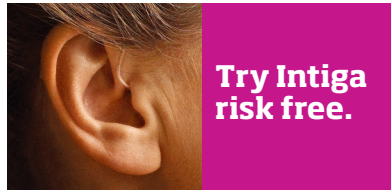

Intiga will transform the way you live your life.

Do you feel like you're on the outside looking in when you'd rather be participating in conversations and your favorite activities? Intiga can help. Intiga is the super tiny, ultra sleek, high-performance wireless hearing device that's new from Oticon. Intiga's high-speed sound processing chip and wireless technology work in harmony with your brain to help you organize, select and follow the sounds and voices you want to hear. You can spend less time and effort trying to understand... and more time enjoying life. **Intiga puts you where you want to be: in the middle of life and living.**

Hear what you've been missing. Contact your Hearing Care Professional to try Intiga risk free today.